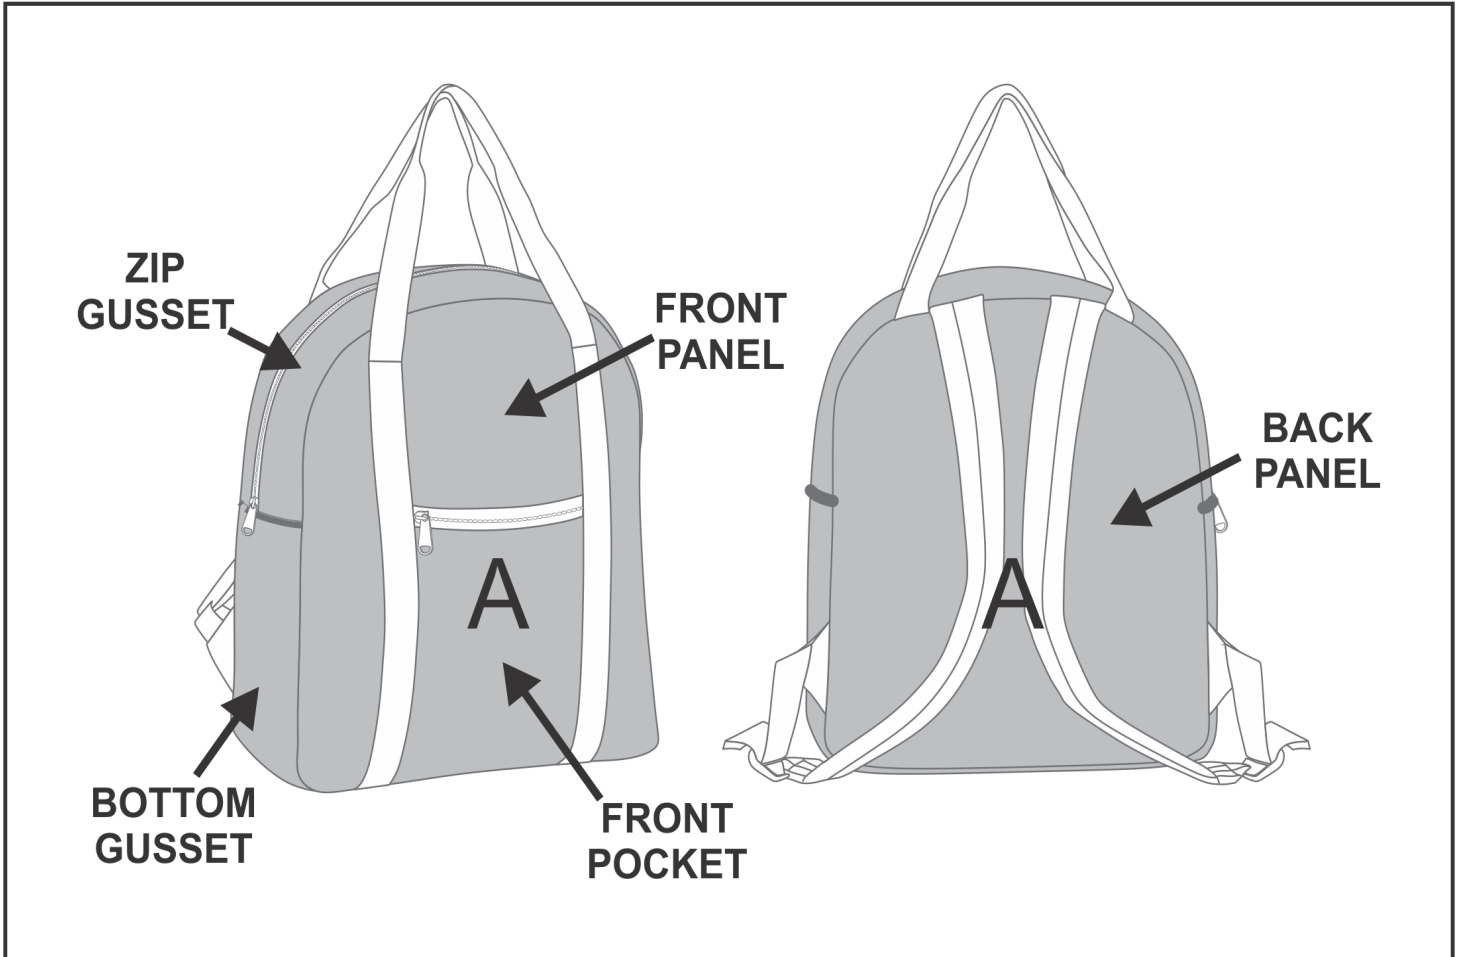

SG-HP-57-G

PPS Hoppla Motley Backpack - Black

Need to know:

Includes 1-Position Sublimation (setup fees apply)

- Please Note: We cannot guarantee 100% logo Alignment on all Brandable Panels.

Branding Options:

Position	Branding Method (Branding Code)	No. of Colours	Dimension
A	Custom Sublimation A (CPSUB-A)	Full Colour	906mm wide x 683mm high